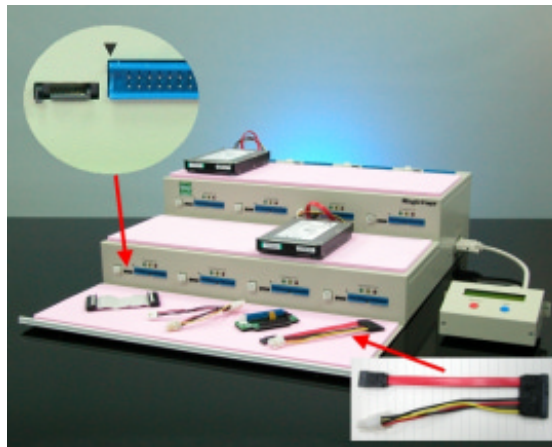

Professional
Hard Drive Duplicators
From
[Wytron Technology Ltd](http://www.wytron.co.uk/)

High Speed Ultra-DMA IDE bus HDD Duplicators

DD-7000

DD-9000

- DD-7000: Ultra-DMA high-speed 5-target hard drive duplicator.
- DD-9000: Ultra-DMA high-speed 11-target hard drive duplicator.
- DD-9100: High-speed Ultra-DMA Dual bus EIDE / SATA 11-target HDD Duplicator.

DD-9100

DD-128

DD-6000

- DD-128: High Speed IDE/SCSI Dual bus Single-target HDD Duplicator.
- DD-6000: Ultra-SCSI bus 5-target HDD Duplicator.